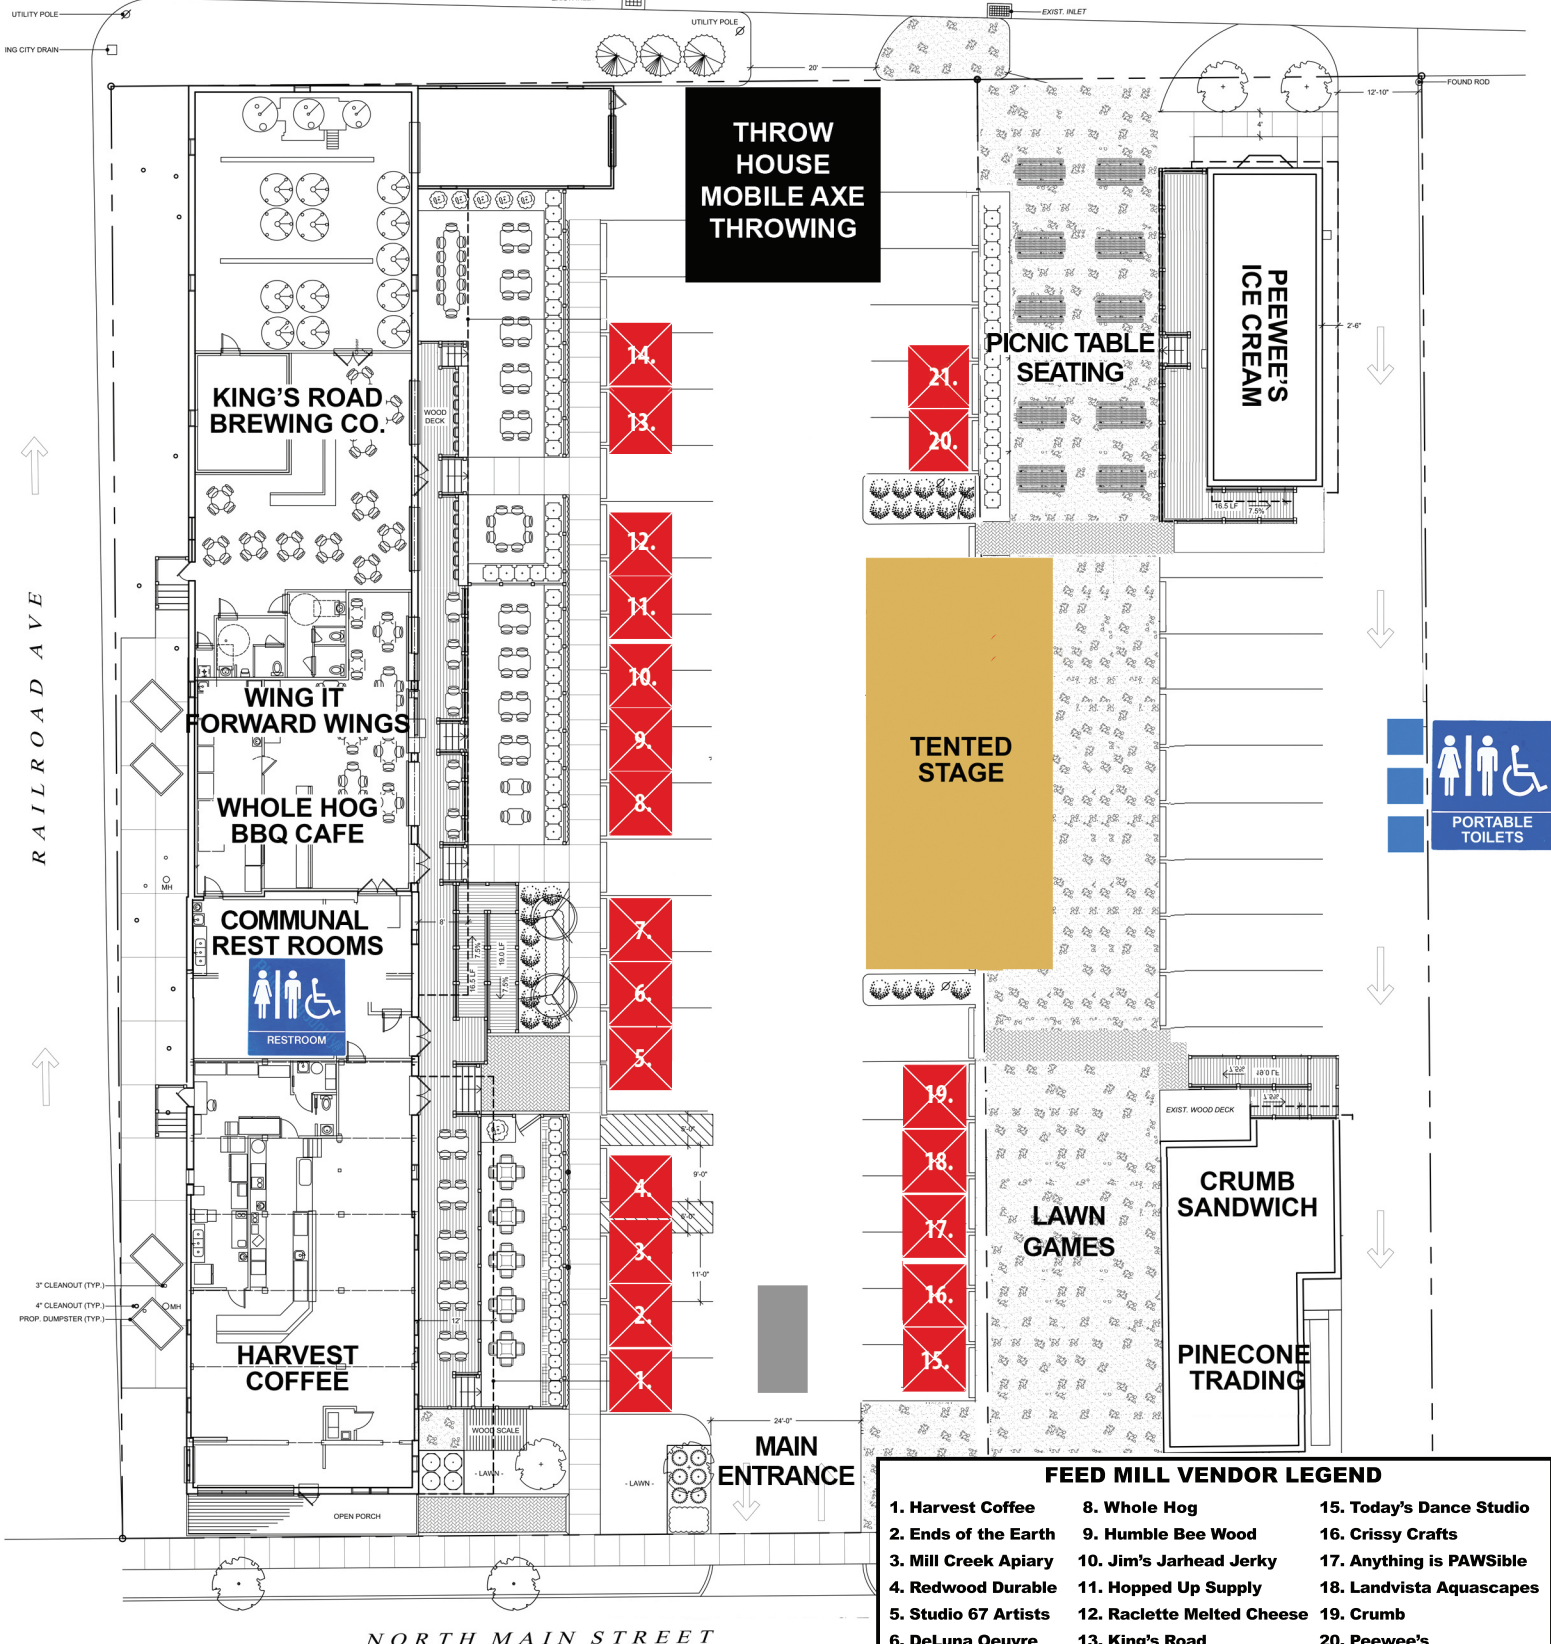

MORE PARKING IS AVAILABLE AT INDIAN CHIEF TAVERN AND SHOP RITE'S REAR PARKING LOT.

PARKING IS AVAILABLE BEHIND 18 CHARLES STREET

18 CHARLES STREET

FEED MILL VENDOR LEGEND

- | | | |
|----------------------|----------------------------|--------------------------|
| 1. Harvest Coffee | 8. Whole Hog | 15. Today's Dance Studio |
| 2. Ends of the Earth | 9. Humble Bee Wood | 16. Crissy Crafts |
| 3. Mill Creek Apiary | 10. Jim's Jarhead Jerky | 17. Anything is PAWSible |
| 4. Redwood Durable | 11. Hopped Up Supply | 18. Landvista Aquascapes |
| 5. Studio 67 Artists | 12. Raclette Melted Cheese | 19. Crumb |
| 6. DeLuna Oeuvre | 13. King's Road | 20. Peewee's |
| 7. BrewedAt | 14. Bacon on a Stick | 21. Shoppes Medford Mill |